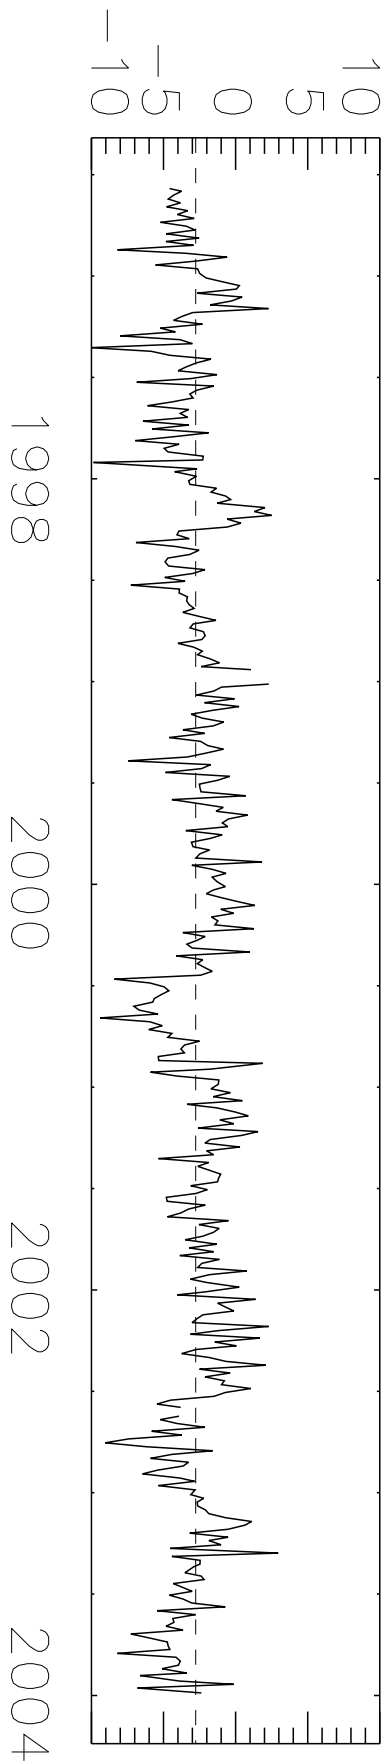

Alma-Ata, Kazakhstan

ID: 3

Lat: 43.38

Lon: 76.83

Dobson Units

% Difference

% Difference