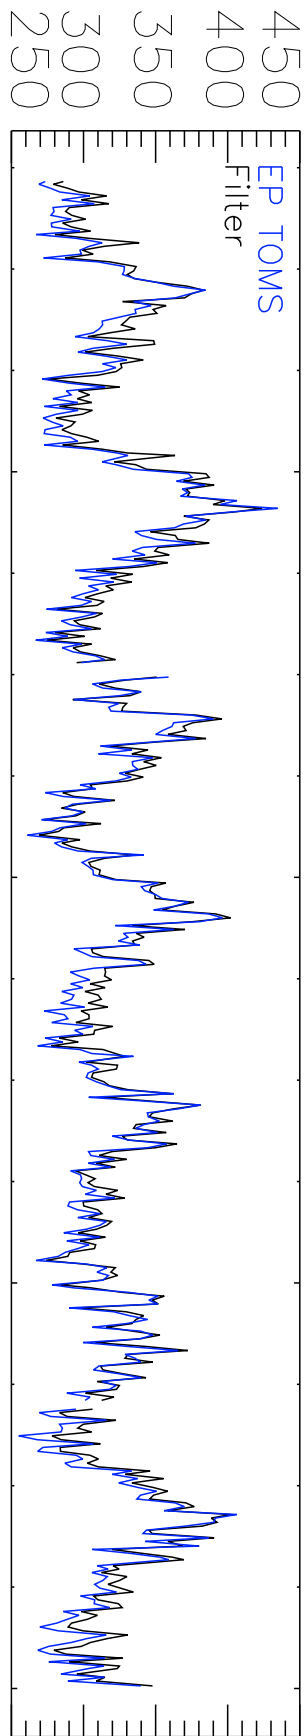

Alma-Ata, Kazakhstan

ID: 3

Lat: 43.38

Lon: 76.83

Dobson Units

% Difference

% Difference