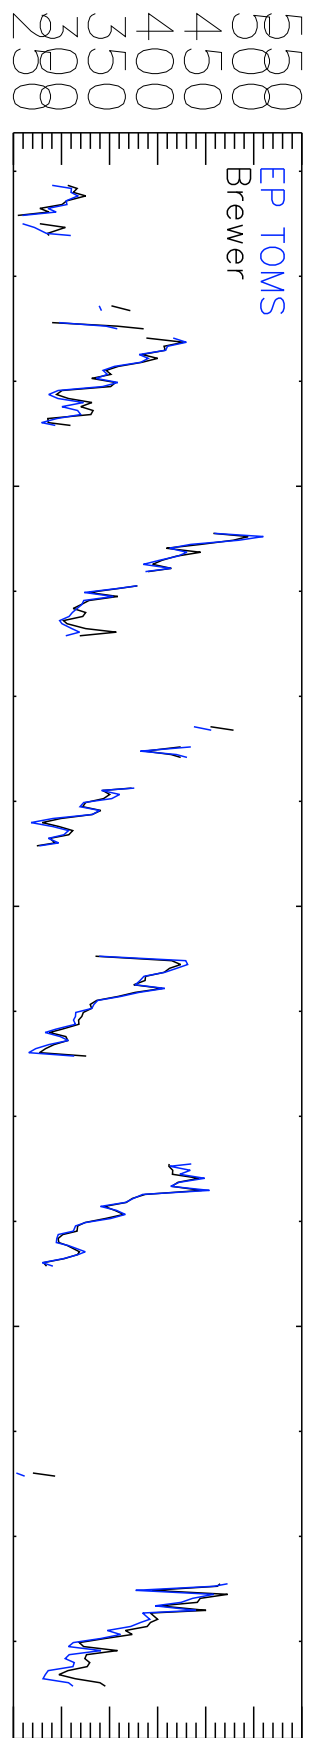

Resolute, Canada

ID: 24 Lat: 74.72 Lon: -94.98

Dobson Units

% Difference

% Difference