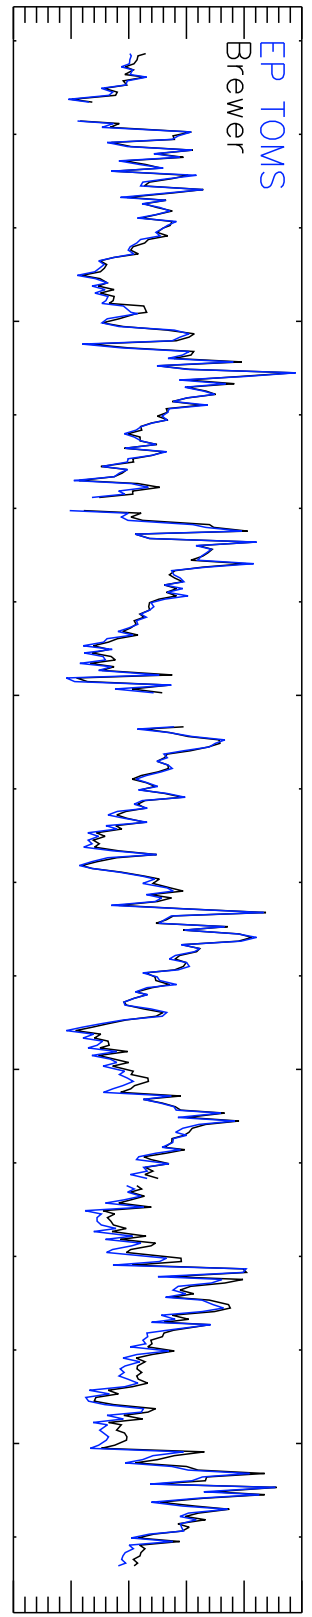

Arosa, Switzerland

ID: 35

Lat: 46.77

Lon: 9.67

Dobson Units

% Difference

10
5
0
-5
-10

% Difference

1
0
-1
-2
-3
-4

250 300 350 400
(TOMS + Groundbased)/2