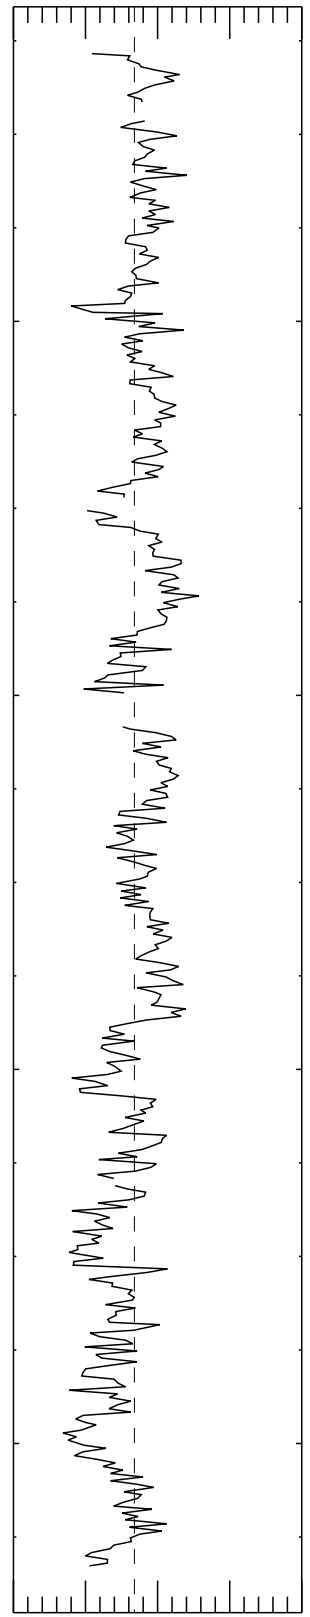

Arosa, Switzerland

ID: 35

Lat: 46.77

Lon: 9.67

Dobson Units

% Difference

10
5
0
-5
-10

% Difference

1
0
-1
-2
-3
-4

250 300 350 400
(TOMS + Groundbased)/2