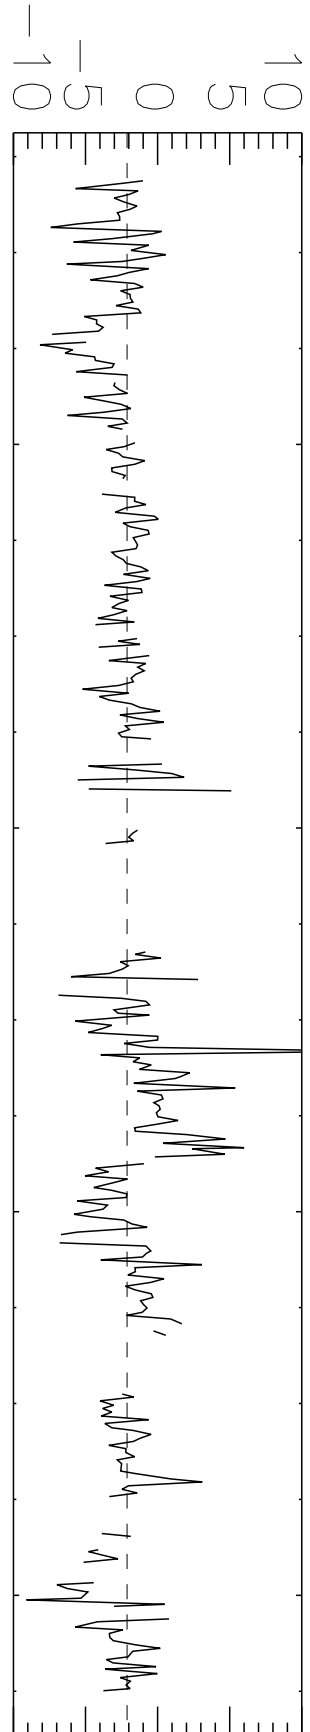

Haute Provence, France

ID: 40

Lat: 43.94

Lon: 5.71

1998 2000 2002 2004

% Difference

1998 2000 2002 2004

% Difference

250 300 350 400  
(TOMS + Groundbased)/2