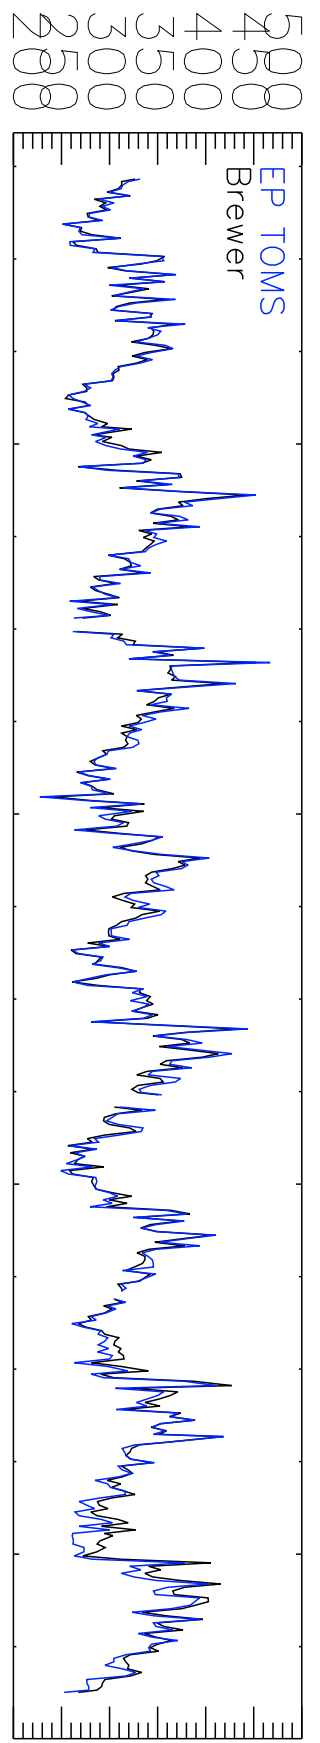

Uccle/Brussels, Belgium ID: 53 Lat: 50.80 Lon: 4.35

Dobson Units

% Difference

% Difference

250 300 350 400 450  
(TOMS + Groundbased)/2