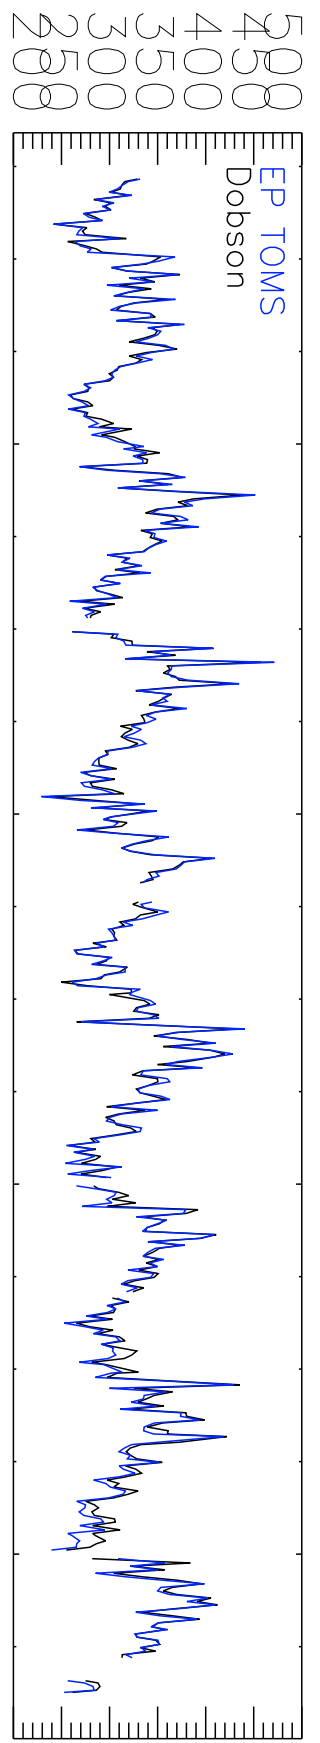

Uccle/Brussels, Belgium ID: 53 Lat: 50.80 Lon: 4.35

Dobson Units

% Difference

% Difference