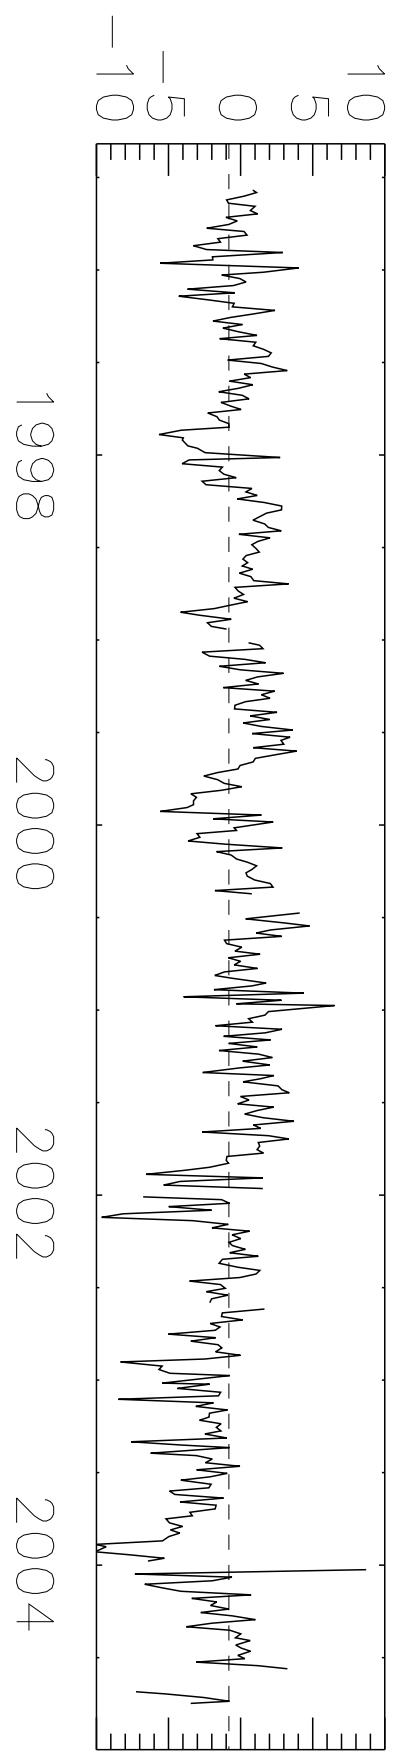

Uccle/Brussels, Belgium ID: 53 Lat: 50.80 Lon: 4.35

Dobson Units

% Difference

% Difference