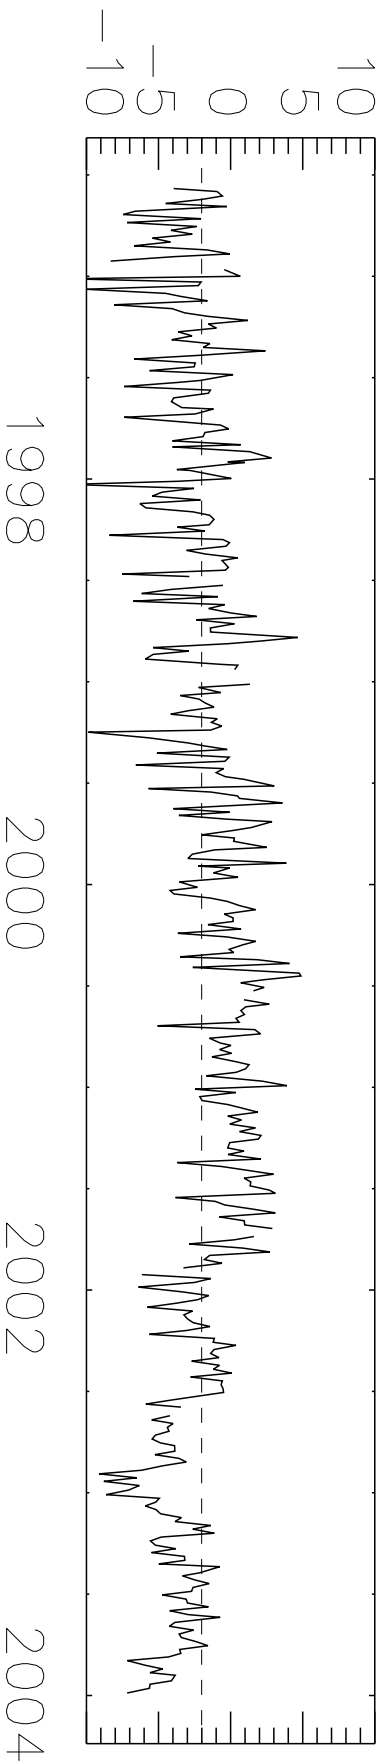

Toronto, Canada

ID: 65 Lat: 43.78 Lon: -79.47

Dobson Units

% Difference

% Difference