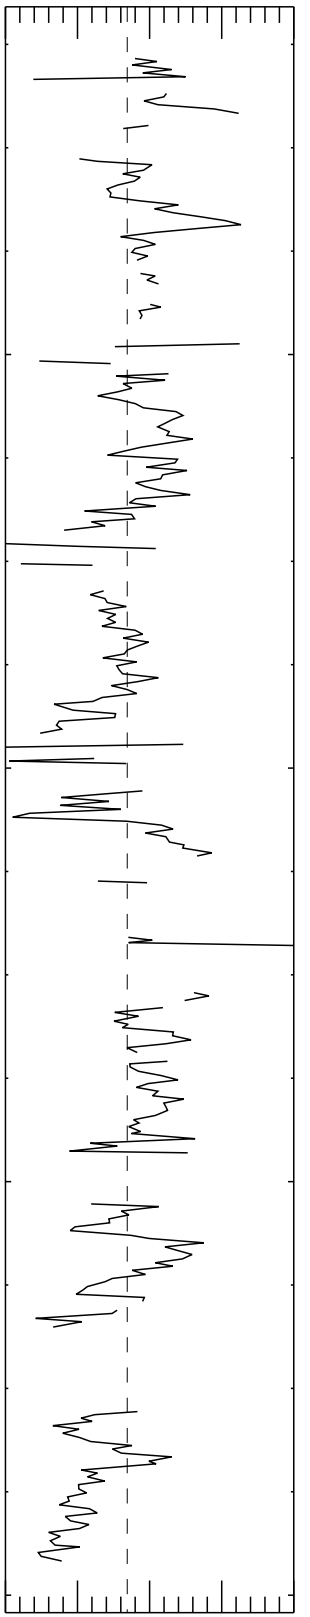

Churchill, Canada

ID: 77

Lat: 58.75

Lon: -94.07

Dobson Units

Dobson Units

% Difference

% Difference

% Difference

(TOMS + Groundbased)/2