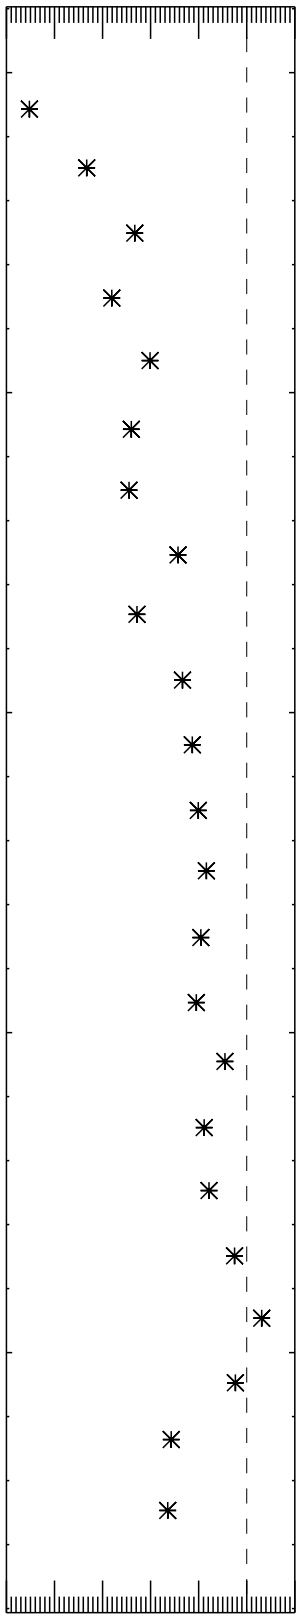

Churchill, Canada

ID: 77

Lat: 58.75

Lon: -94.07

Dobson Units

Dobson Units

% Difference

% Difference

% Difference

(TOMS + Groundbased)/2