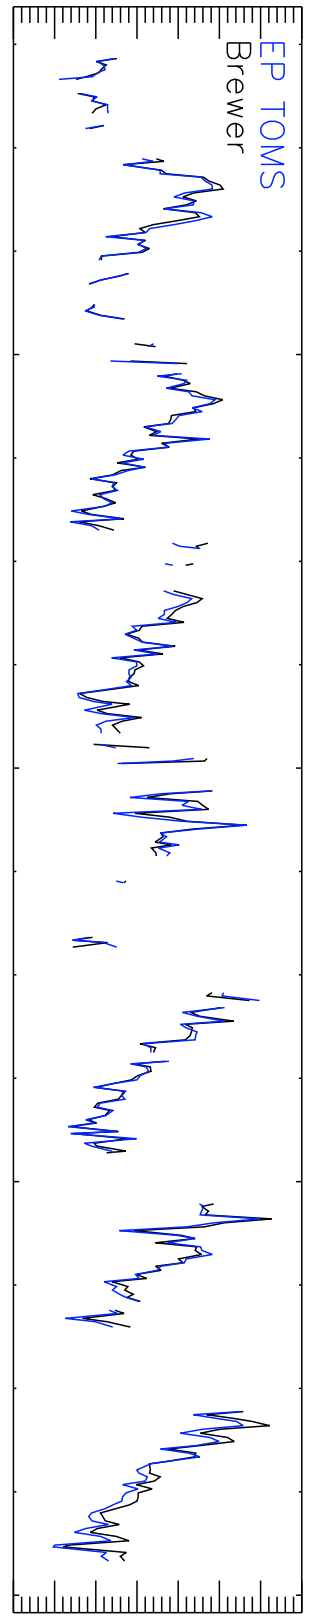

Churchill, Canada

ID: 77

Lat: 58.75

Lon: -94.07

Dobson Units

Dobson Units

% Difference

% Difference

% Difference

(TOMS + Groundbased)/2