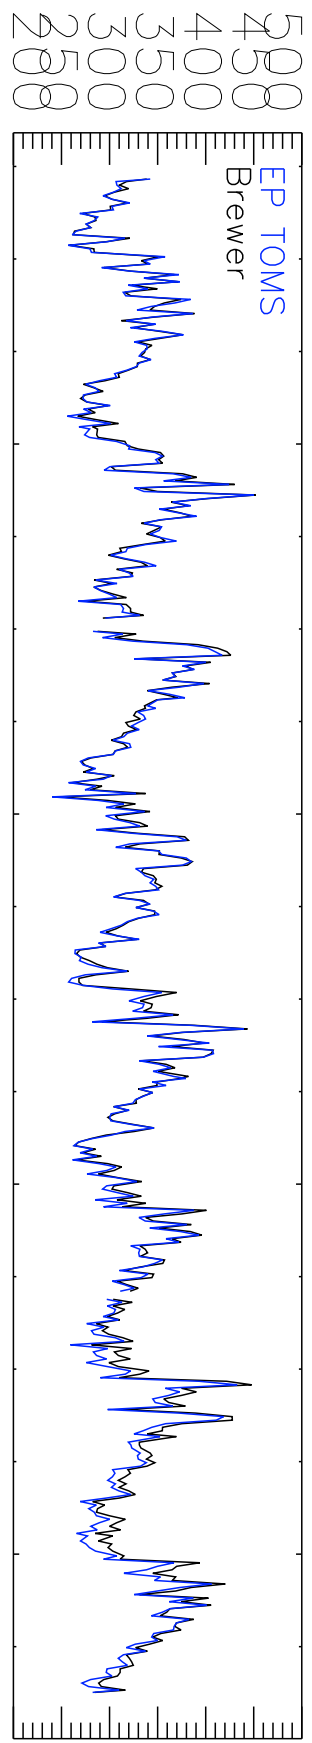

Hradec Kralove, Czech Rep. ID: 96 Lat: 50.18 Lon: 15.83

Dobson Units

% Difference

% Difference