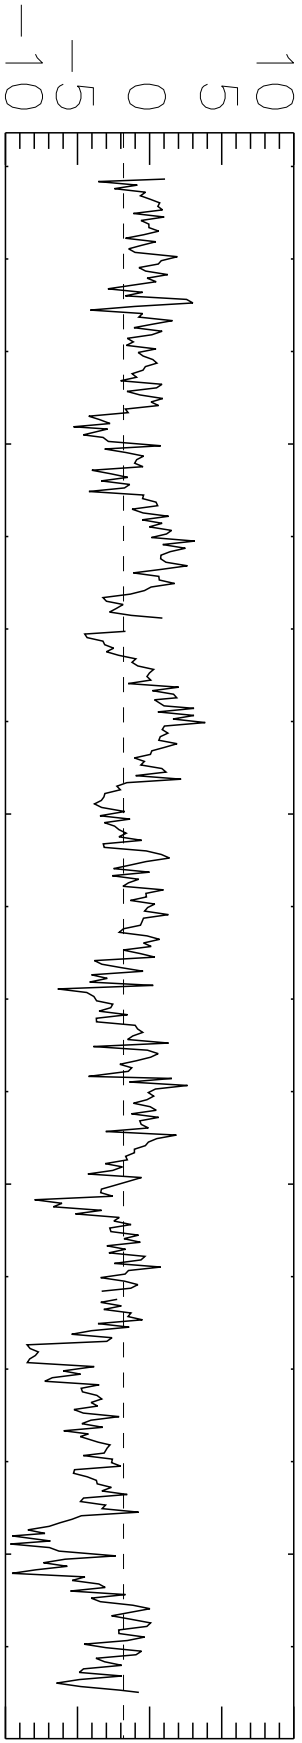

Hradec Kralove, Czech Rep. ID: 96 Lat: 50.18 Lon: 15.83

Dobson Units

% Difference

% Difference