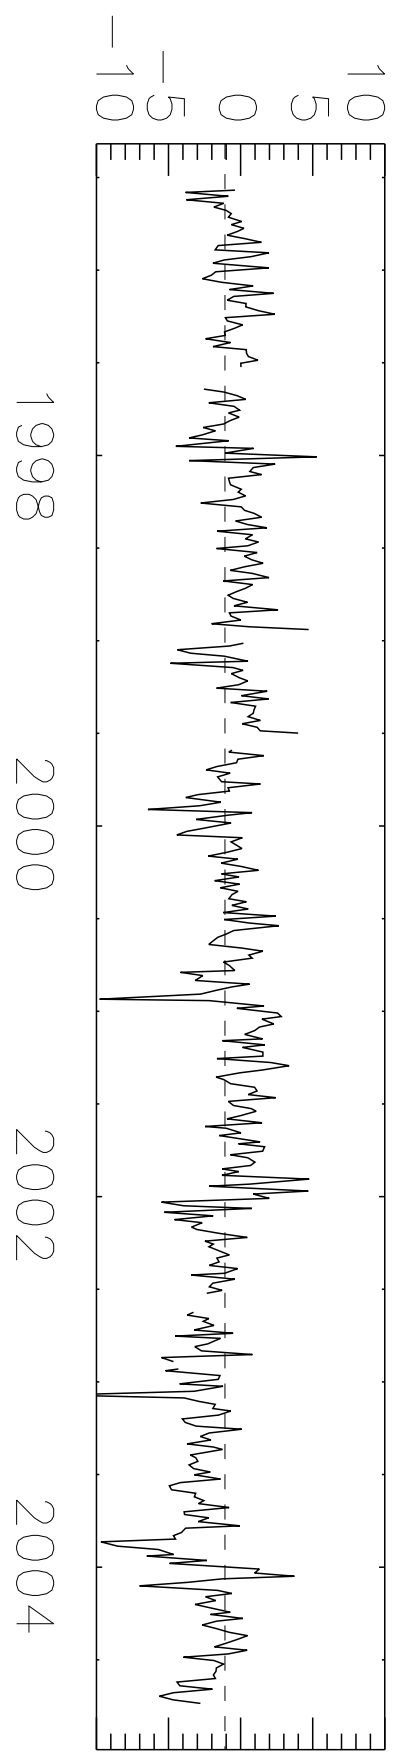

Hradec Kralove, Czech Rep. ID: 96 Lat: 50.18 Lon: 15.83

Dobson Units

% Difference

% Difference