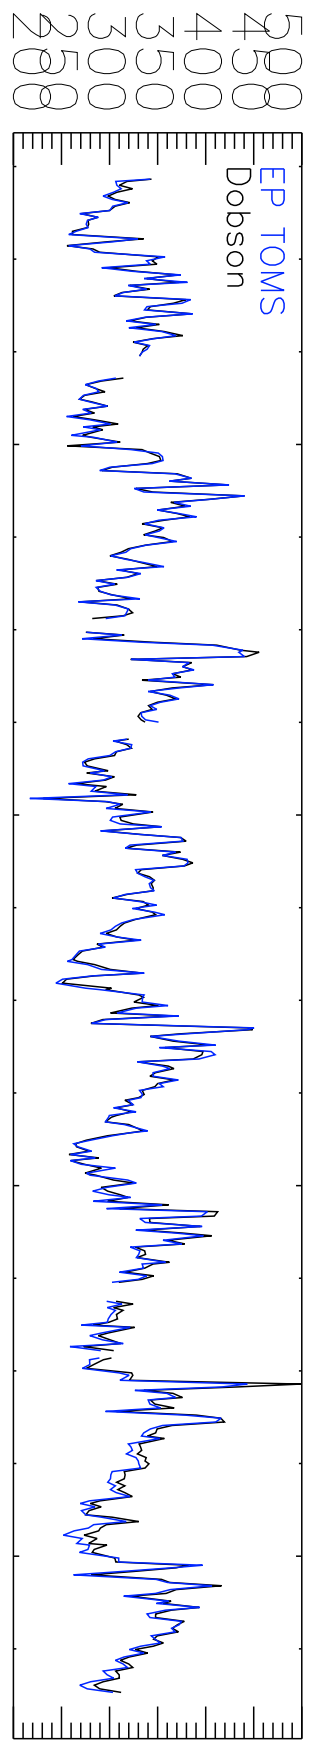

Hradec Kralove, Czech Rep. ID: 96 Lat: 50.18 Lon: 15.83

Dobson Units

% Difference

% Difference