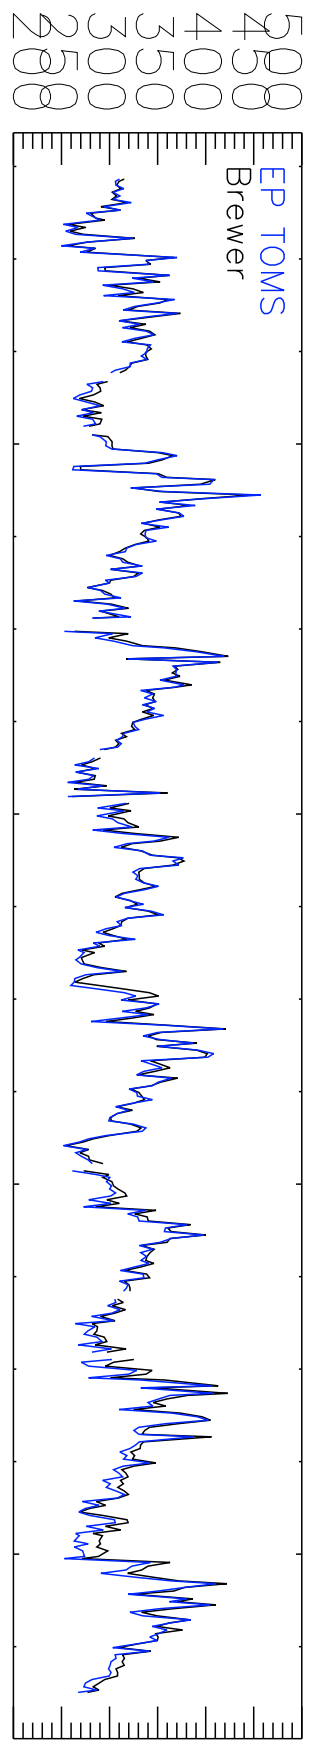

Hohenpeissenberg, Germany ID: 99 Lat: 47.80 Lon: 11.02

Dobson Units

% Difference

% Difference

250 300 350 400  
(TOMS + Groundbased)/2