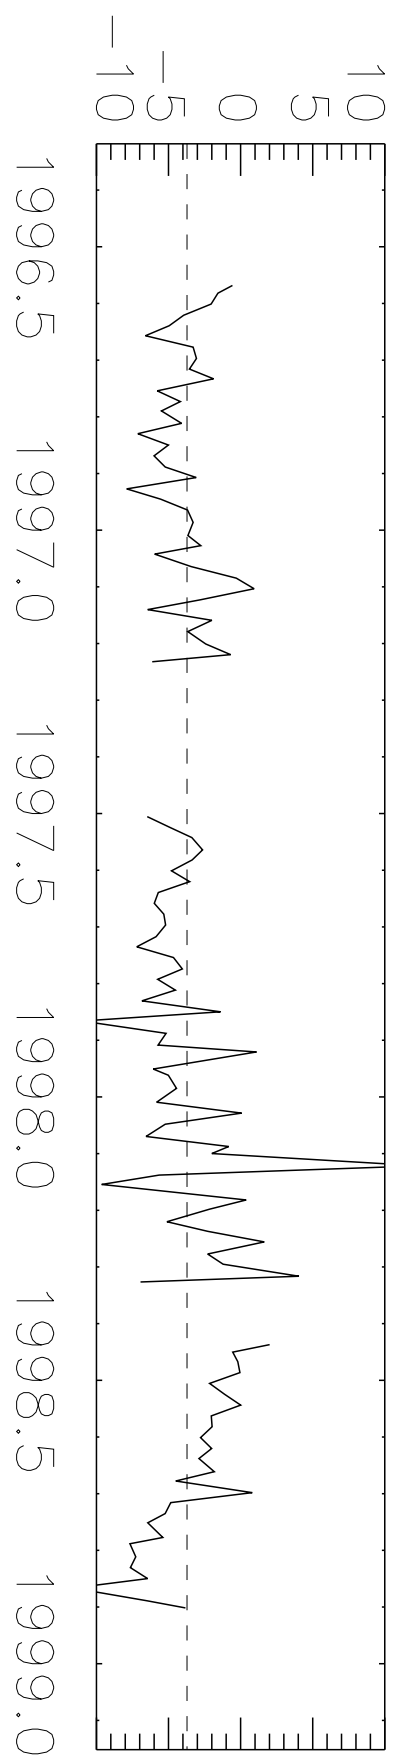

Dushanbe, Tajikistan

ID: 113

Lat: 38.58

Lon: 68.78

Dobson Units

% Difference

% Difference