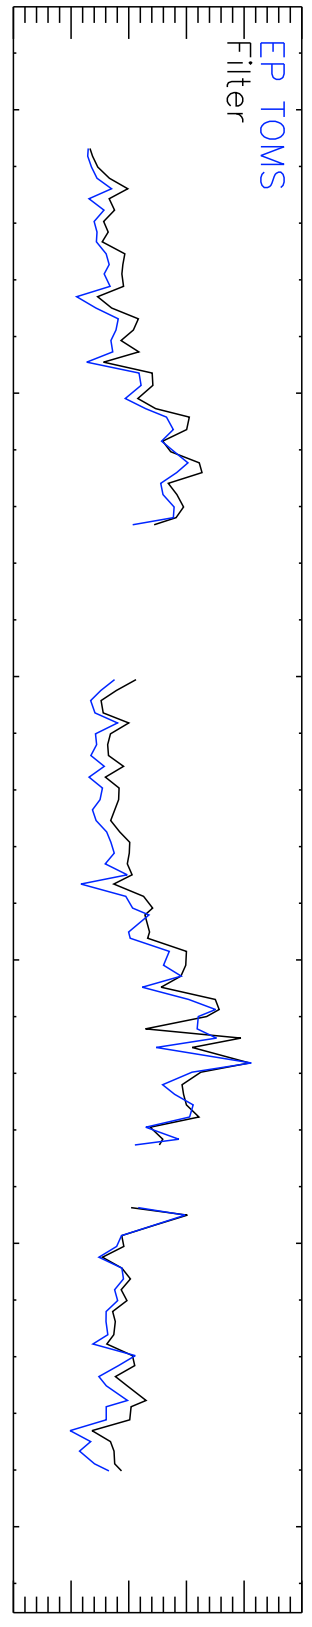

Dushanbe, Tajikistan

ID: 113

Lat: 38.58

Lon: 68.78

Dobson Units

% Difference

% Difference