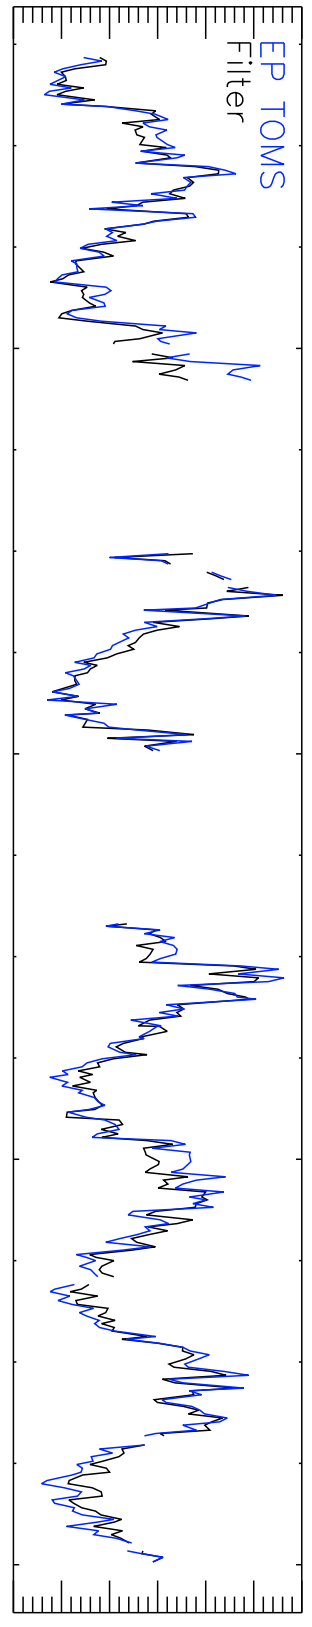

Nagaev, Russia

ID: 118

Lat: 59.58

Lon: 150.78

Dobson Units

550  
500  
450  
400  
350  
300  
250

% Difference

10  
5  
0  
-5  
-10

% Difference

10  
5  
0  
-5  
-10

300 350 400 450 500  
(TOMS + Groundbased)/2