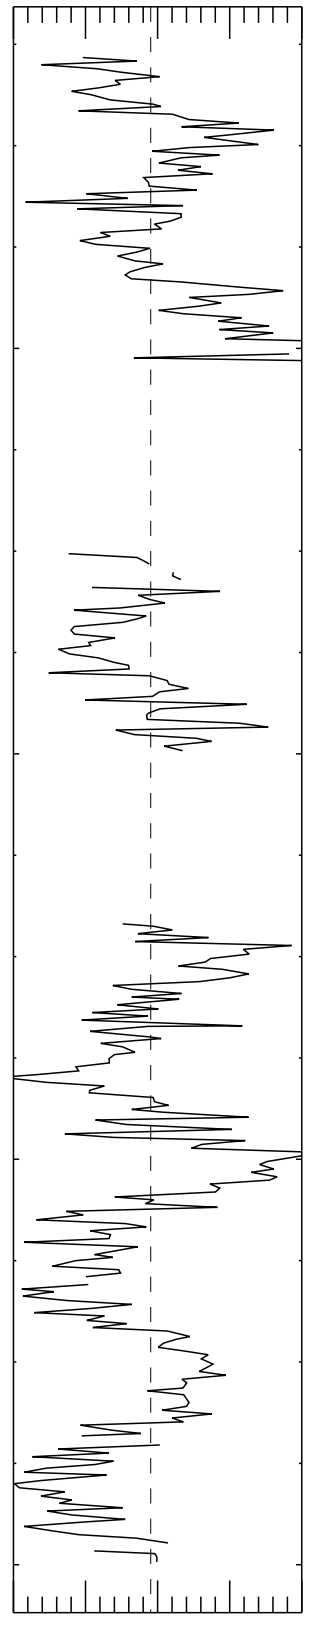

Nagaev, Russia

ID: 118

Lat: 59.58

Lon: 150.78

Dobson Units

550  
500  
450  
400  
350  
300  
250

% Difference

10  
5  
0  
-5  
-10

% Difference

10  
5  
0  
-5  
-10

300 350 400 450 500  
(TOMS + Groundbased)/2