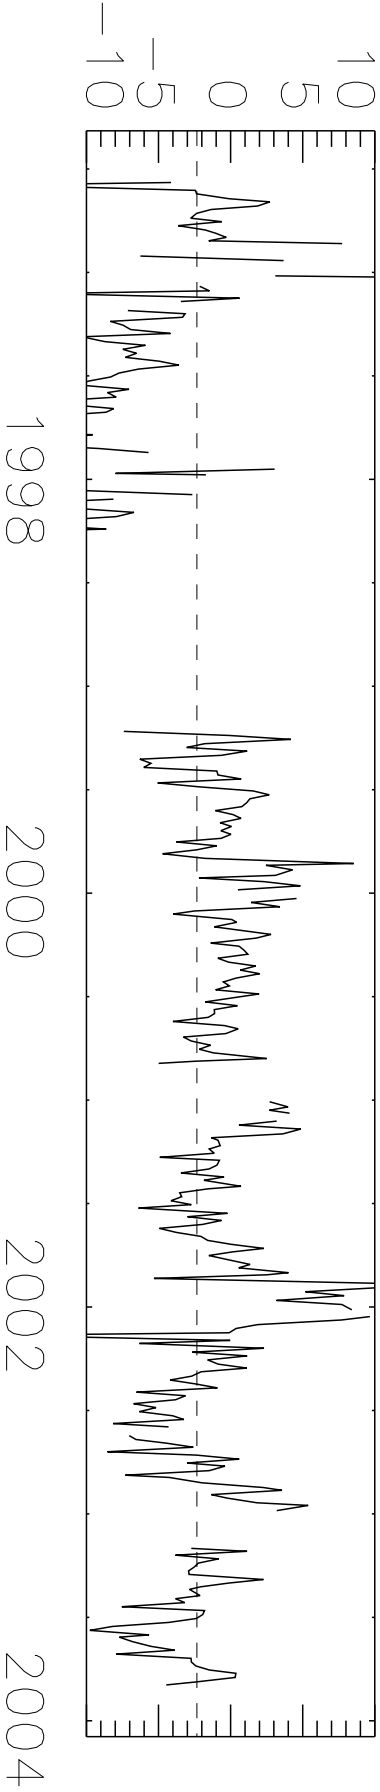

Vitim, Russia

ID: 148 Lat: 59.45 Lon: 112.58

Dobson Units

% Difference

% Difference

(TOMS + Groundbased)/2