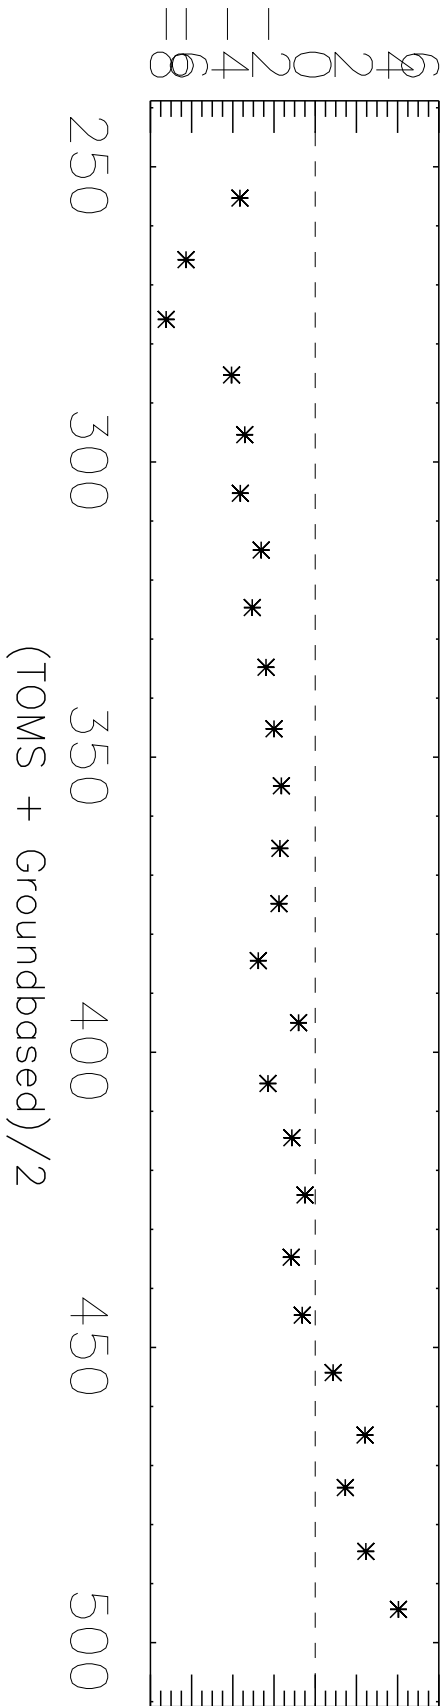

Vitim, Russia

ID: 148 Lat: 59.45 Lon: 112.58

Dobson Units

% Difference

% Difference

(TOMS + Groundbased)/2