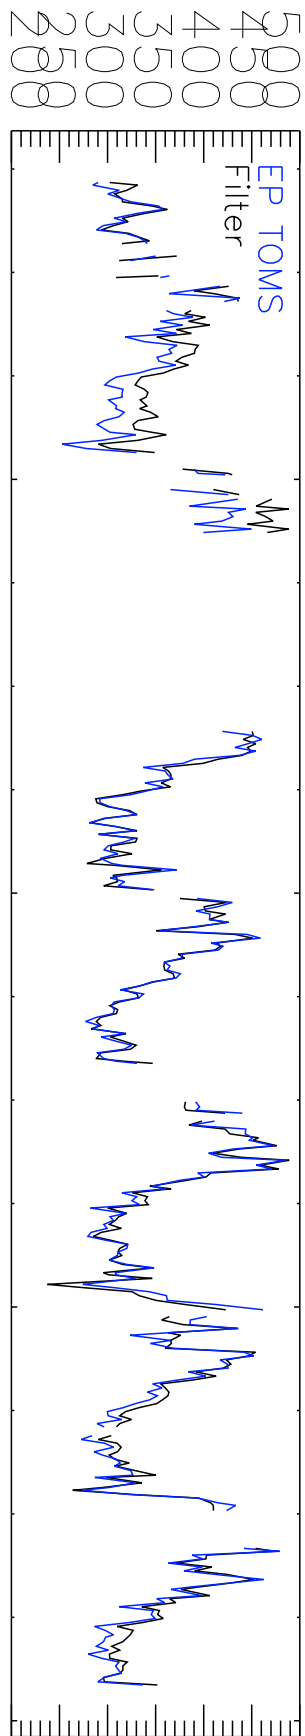

Vitim, Russia

ID: 148 Lat: 59.45 Lon: 112.58

Dobson Units

% Difference

% Difference

(TOMS + Groundbased)/2