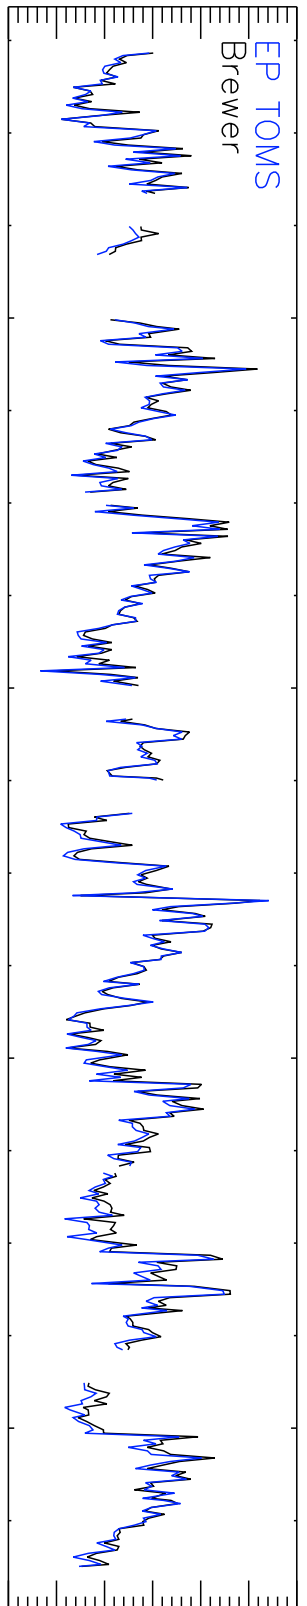

Lindenberg, Germany

ID: 174

Lat: 52.22

Lon: 14.12

Dobson Units

500
450
400
350
300
250
200

% Difference

10
5
0
-5
-10

% Difference

2
0
-2
-4
-6

250 300 350 400 450
(TOMS + Groundbased) / 2