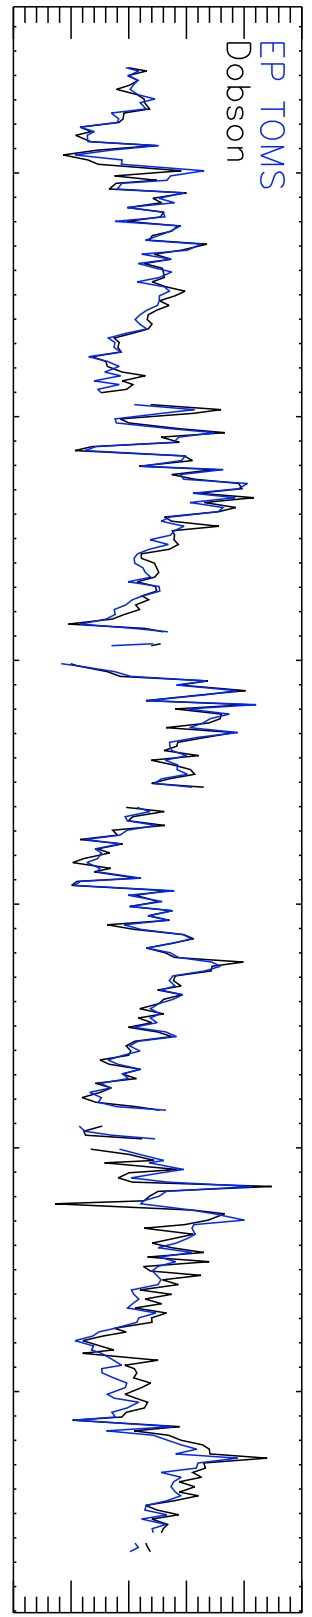

Sestola, Italy

ID: 201

Lat: 44.22

Lon: 10.77

Dobson Units

% Difference

-10
-5
0
5
10

% Difference

3
2
1
0
-1
-2
-3

250 300 350 400
(TOMS + Groundbased)/2