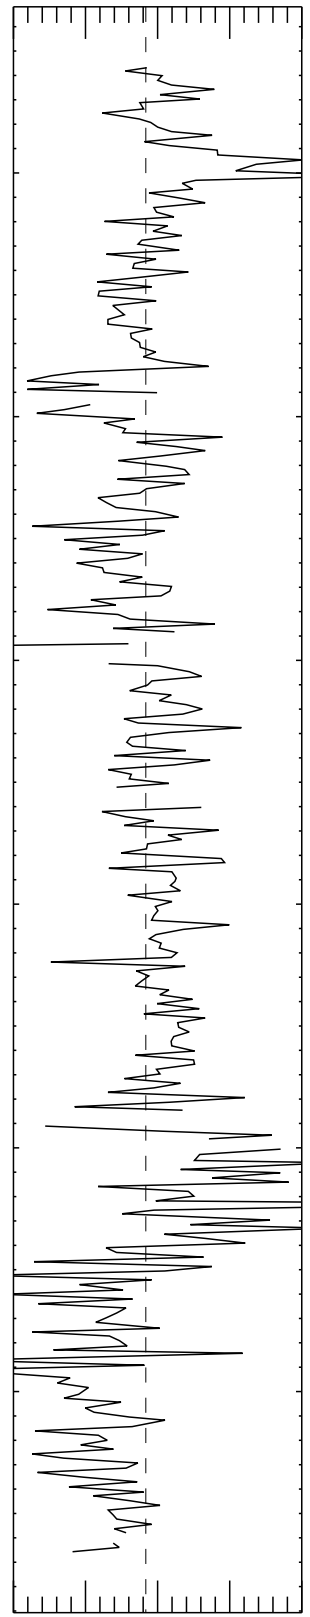

Sestola, Italy

ID: 201

Lat: 44.22

Lon: 10.77

Dobson Units

% Difference

-10
-5
0
5
10

% Difference

3
2
1
0
-1
-2
-3

250 300 350 400
(TOMS + Groundbased)/2