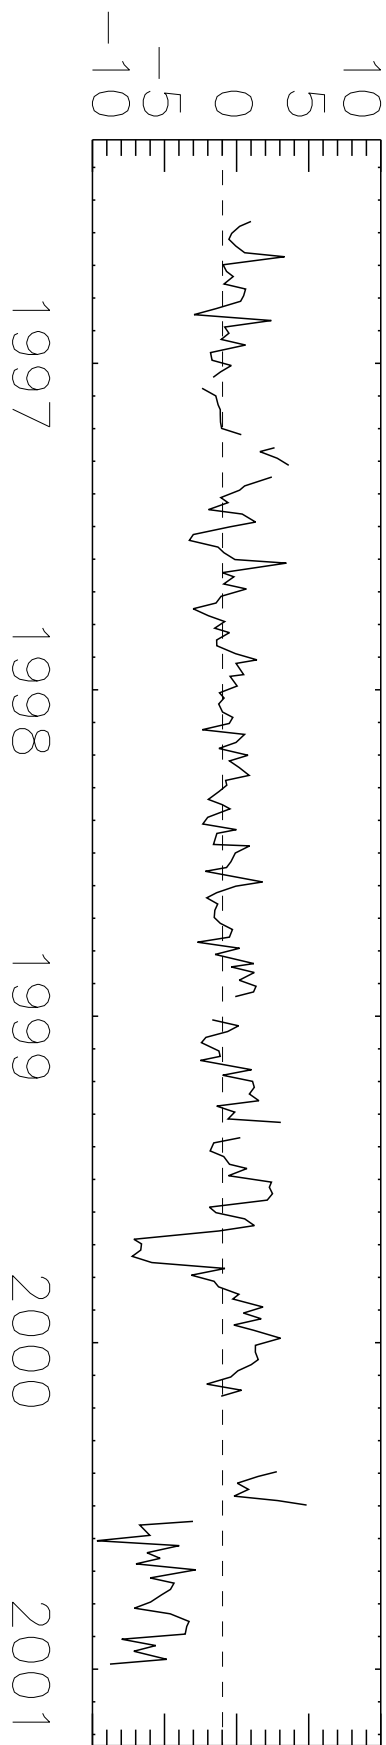

Natal, Brazil

ID: 219 Lat: -5.84 Lon: -35.21

Dobson Units

% Difference

% Difference