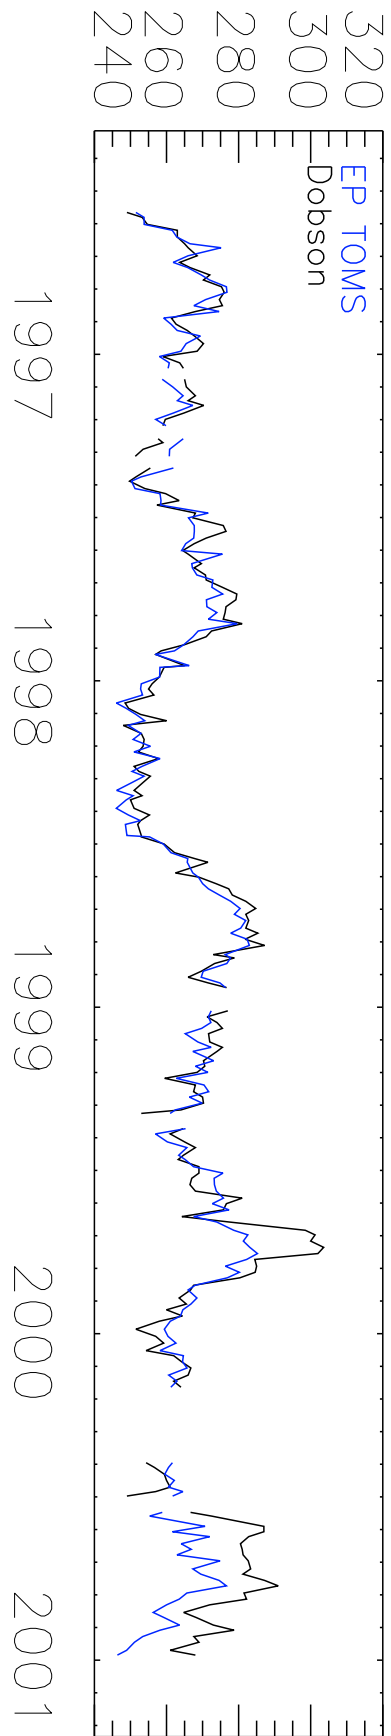

Natal, Brazil

ID: 219 Lat: -5.84 Lon: -35.21

Dobson Units

% Difference

% Difference