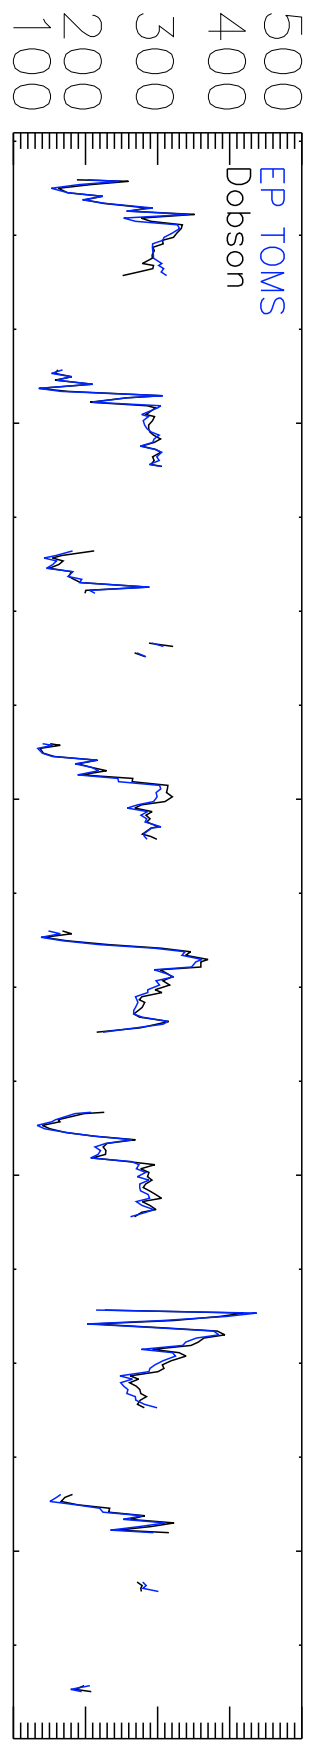

Arrival Heights, Antarctica ( ID: 268 Lat: -77.83 Lon: 166.67

Dobson Units

% Difference

% Difference