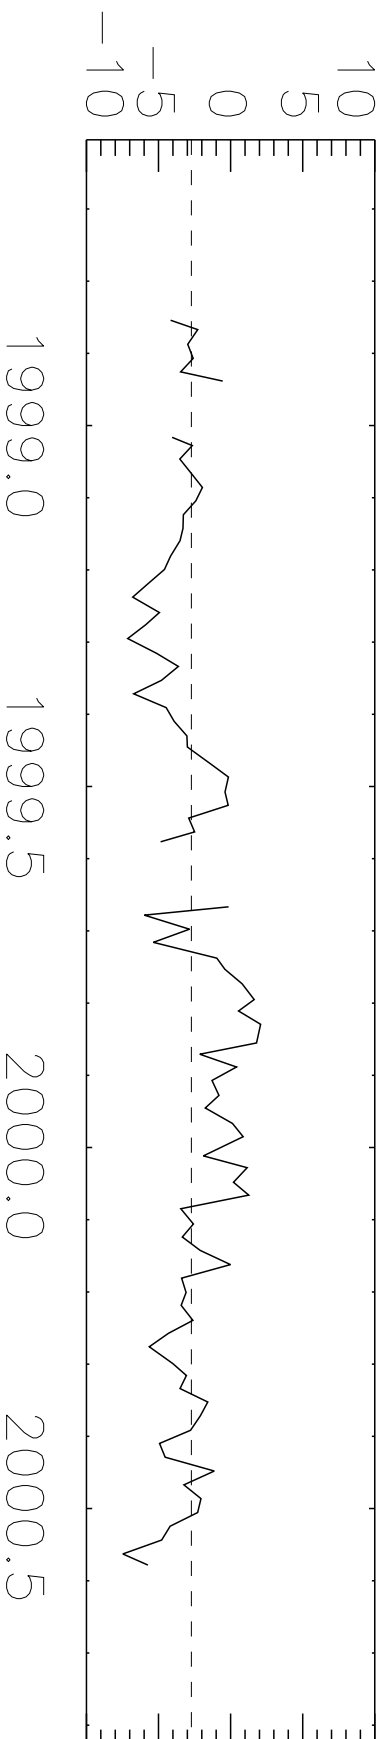

Havana, Cuba

ID: 311 Lat: 23.13 Lon: -82.37

Dobson Units

% Difference

% Difference