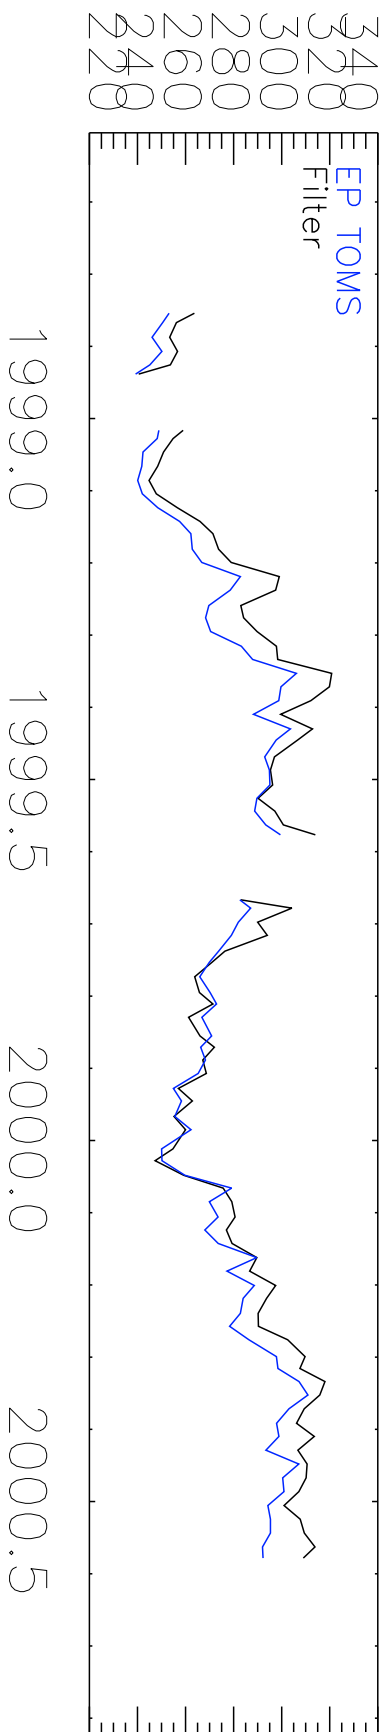

Havana, Cuba

ID: 311 Lat: 23.13 Lon: -82.37

Dobson Units

% Difference

% Difference