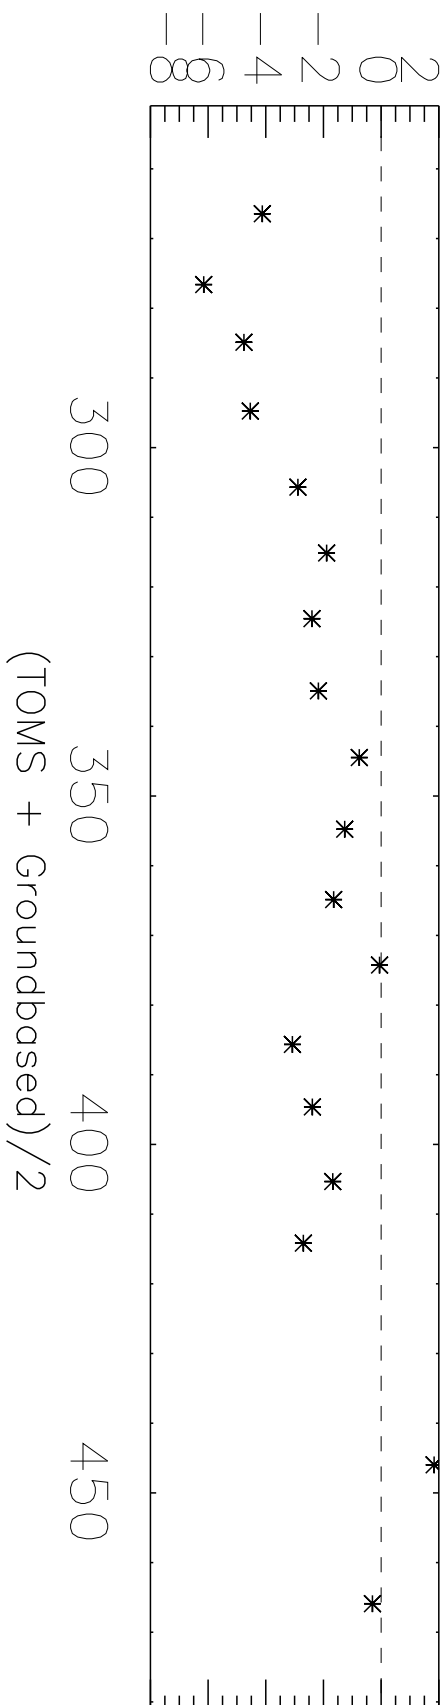

Eureka, Canada

ID: 315 Lat: 80.00 Lon: -86.00

Dobson Units

% Difference

% Difference

(TOMS + Groundbased)/2