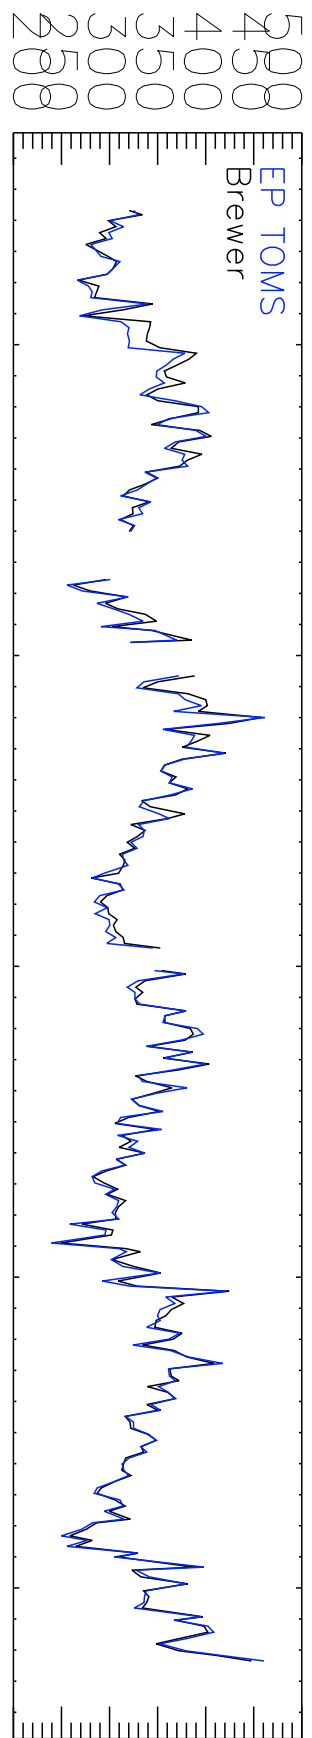

Montreal, Canada

ID: 319 Lat: 45.48 Lon: -73.75

Dobson Units

% Difference

% Difference