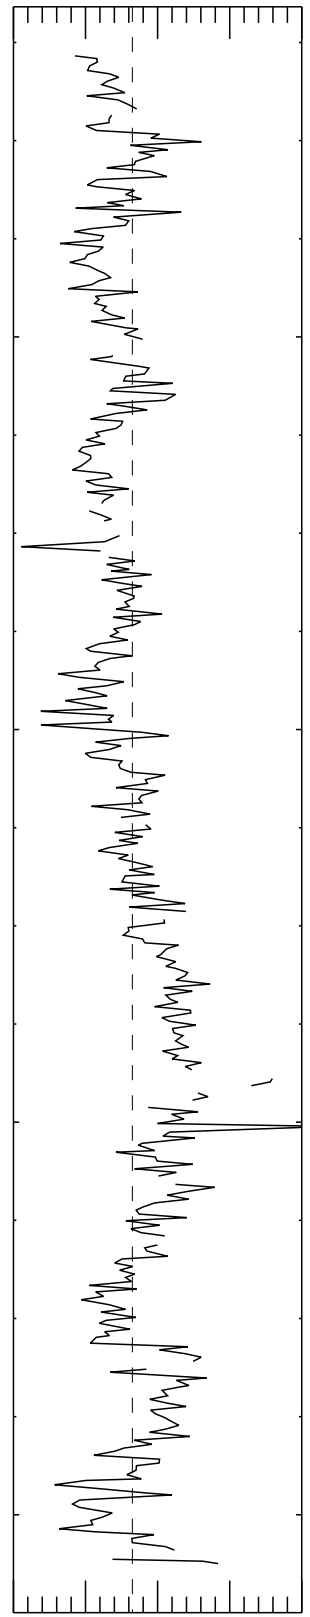

Issyk-kul, Russia

ID: 347

Lat: 42.63

Lon: 76.98

Dobson Units

% Difference

10
5
0
-5
-10

% Difference

10
5
0
-1
-2
-3
-4
-5

250 300 350 400
(TOMS + Groundbased)/2