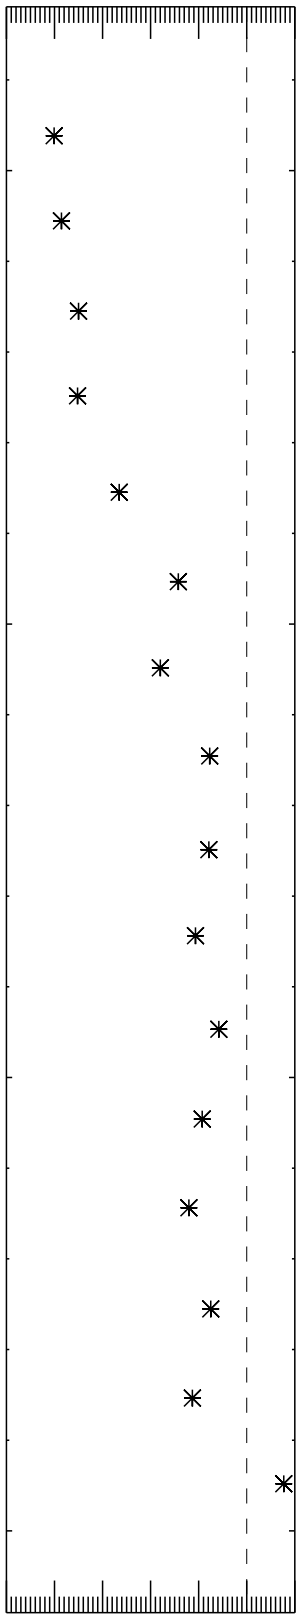

Issyk-kul, Russia

ID: 347

Lat: 42.63

Lon: 76.98

Dobson Units

% Difference

10
5
0
-5
-10

% Difference

10
5
0
-1
-2
-3
-4
-5

250 300 350 400
(TOMS + Groundbased)/2