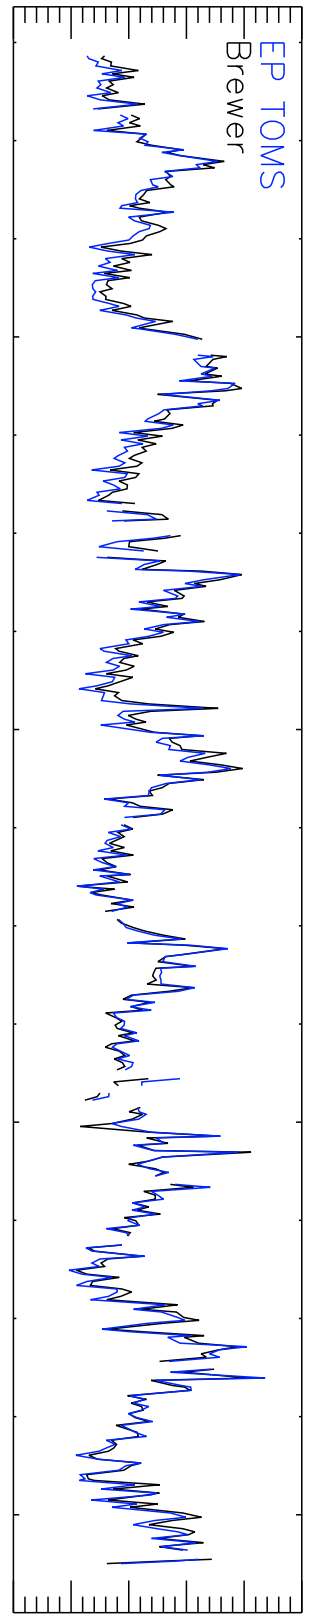

Issyk-kul, Russia

ID: 347

Lat: 42.63

Lon: 76.98

Dobson Units

% Difference

10
5
0
-5
-10

% Difference